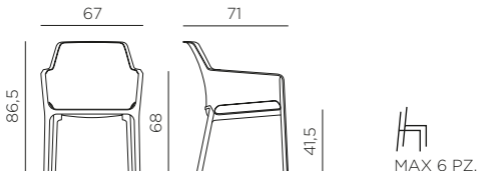

IT Poltrona monoblocco. Materiale: polipropilene fiberglass trattato anti-UV e colorato in massa. Impilabile. Finitura opaca. Dotata di piedini antiscivolo. Cuscino disponibile su ordinazione. Istruzioni d'uso: posizionare in modo stabile su un suolo piano. Pulire con detergenti non aggressivi e sciacquare con acqua. Tipo di utilizzo: showroom - sale pubbliche - bar - caffetterie - ristoranti - mense - banche - sale riunioni. Prodotto in Italia. Resina riciclabile. Prodotto a norma UNI EN 16139. Movimentare con carrello portasedie o sollevare la pila per i braccioli/sedie.

**IMPORTANTE, CONSERVARE
PER FUTURI RIFERIMENTI:
LEGGERE ATTENTAMENTE**

EN Monobloc armchair. Material: uniformly colored fiberglass polypropylene resins with UV additives. Stackable. Matt finish. With non-slip feet. Cushion available to order. Instructions for use: place on a flat level area. Wash with mild soap and rinse with water. Typical uses: showrooms - public halls - bars - cafeterias - restaurants - canteens - banks - conference rooms. Made in Italy. Recyclable resin. Product conforms to UNI EN